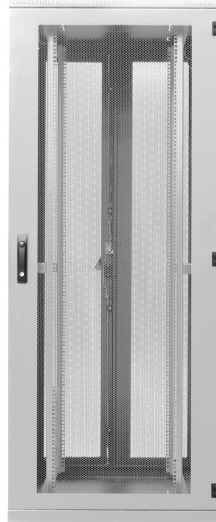

Product Information

SRS Cabinet, BKT 42U, 800/1000/1980 W/D/H mm. one-piece perforated front door, RAL 7035 grey, "WEST IV"

Card No. PI_SSRS4280103411.1_01.15

Standards

EIA-310-D, IEC 60297-1, IEC 60297-2, ROHS

Features

- Material: steel sheet
- Front door: one-piece perforated
- Rear door: two -piece perforated
- Side walls: steel sheet
- Load capacity: 1000 kg
- IP rating: 20
- Colour: RAL 7035

Performance/Variants